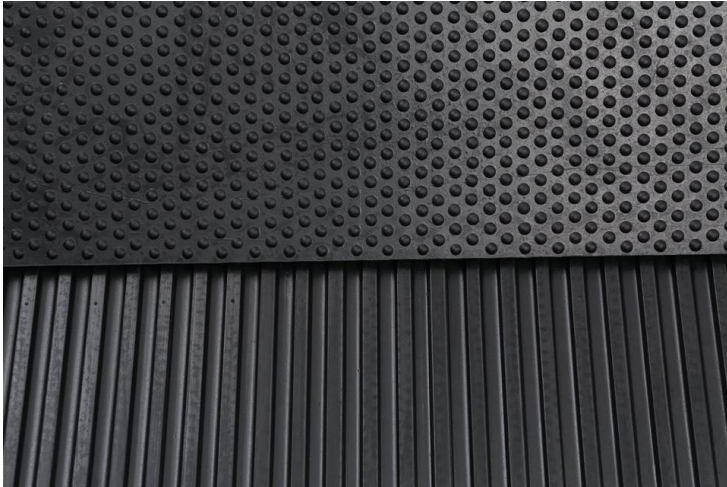

PRODUCT LINE

b. Hard Bubble top / Vertical grooves bottom

Dimension: 6ft x 4ft; Thickness: 17mm; Weight: 36kg;

Strength: 4mpa (can customize up to 6mpa on buyers demand)

Can be loaded in 20ft Container: 444mats on 12 pallets