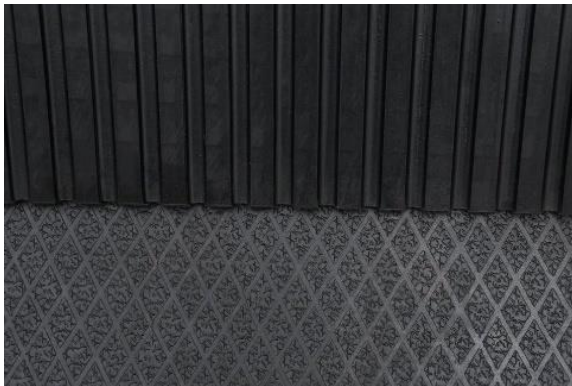

II. Horse Mats: Horse Stall Mats / Equine Flooring Mats / Stable Rubber Flooring / Equestrian Matting / Rubber Stable Mats

a. Hammer or Diamond top / Vertical grooves bottom

Dimension: 6ft x 4ft; Thickness: 17mm; Weight: 38kg
 Strength: 4mpa (can customize up to 6mpa on buyers demand); Interlocking: 4sides
 Can be loaded in 20ft Container: 444mats on 12 pallets