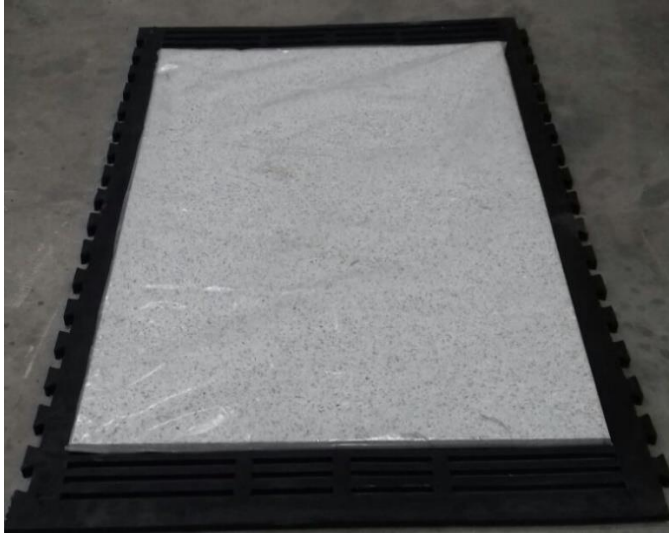

1. Cubicle Mats :-

a. Hammer Top / Honey comb Bottom (Regular Mats)

Dimension: 1150mm x 1800mm; Thickness: 23mm; Weight: 38kg; Fixtures used: 8

Strength: 4mpa (can customize up to 6mpa on buyers demand); Interlocking: 2sides

Can be loaded in 20ft Container: 492mats on 12 pallets

Pozy Drive Counter sunk self-capping 2inch Length, this is as per A2DIN7982, M10 Washer as per A2DIN125, and both are stainless steel

PRODUCT LINE

- b. Hammer Top / foam bottom (High Comfort - High Milking)
 Dimension: 1150mm x 1800mm; Thickness: 25mm; Weight: 34kg; Fixtures used: 8
 Strength: 4mpa (can customize up to 6mpa on buyers demand); Interlocking: 2sides
 Can be loaded in 40ft Container: 600mats on 24 pallets

2. Alley Mats / Passage Area / Milking Parlors / Slope Areas :-

- a. Hexagonal top / Stud pattern bottom
 Dimension: 1150mm x 1800mm; Thickness: 23mm; Weight: 42kg; Fixtures used: 12
 Strength: 4mpa (can customize up to 6mpa on buyers demand); Interlocking: 4sides
 Can be loaded in 20ft Container: 468mats on 12 pallets

- b. **Plastic Cubicles** : Dimension : 4ft width x 1.8mt / 2mt / 2.2mt Length
Steel Post Height: 1.8mt
Pipe Material: Highly Flexible & Elastic plastic material
Thickness: 12.5mm
Operational Temperature: -10 to 50 Degree Celsius
Size: As per Customer requirement