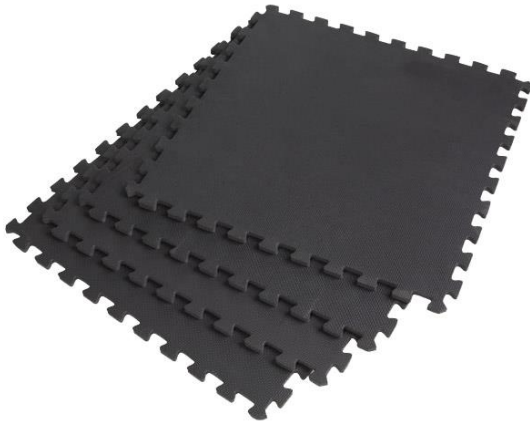

IV. Gym Mats / Rubber Gym Mats / Rubber Gym Flooring:

- a. Dimension: 2ft x 2ft; Thickness: 12mm; Weight: 4kg; Color: Black
  Strength: 4mpa; Interlocking: 4sides
  Can be loaded in 20ft Container: 3800 mats on 12 pallets

- b. Dimension: 2ft x 2ft; Thickness: 12mm; Weight: 4kg; Color: 2mm top color rest black
  Strength: 4mpa; Interlocking: 4sides
  Can be loaded in 20ft Container: 3800 mats on 12 pallets

- c. Dimension: 750mm x 750mm; Thickness: 12mm; Weight: 6.5kg; Color: Black
  Strength: 4mpa; Interlocking: 4sides
  Can be loaded in 20ft Container: 3250 mats on 12 pallets

- d. Dimension: 750mm x 750mm; Thickness: 12mm; Weight: 6.5kg; Color: 2mm top color rest black
  Strength: 4mpa; Interlocking: 4sides
  Can be loaded in 20ft Container: 3250 mats on 12 pallets

Color Options Available: Yellow, Green, Brick Red, Blue & Black